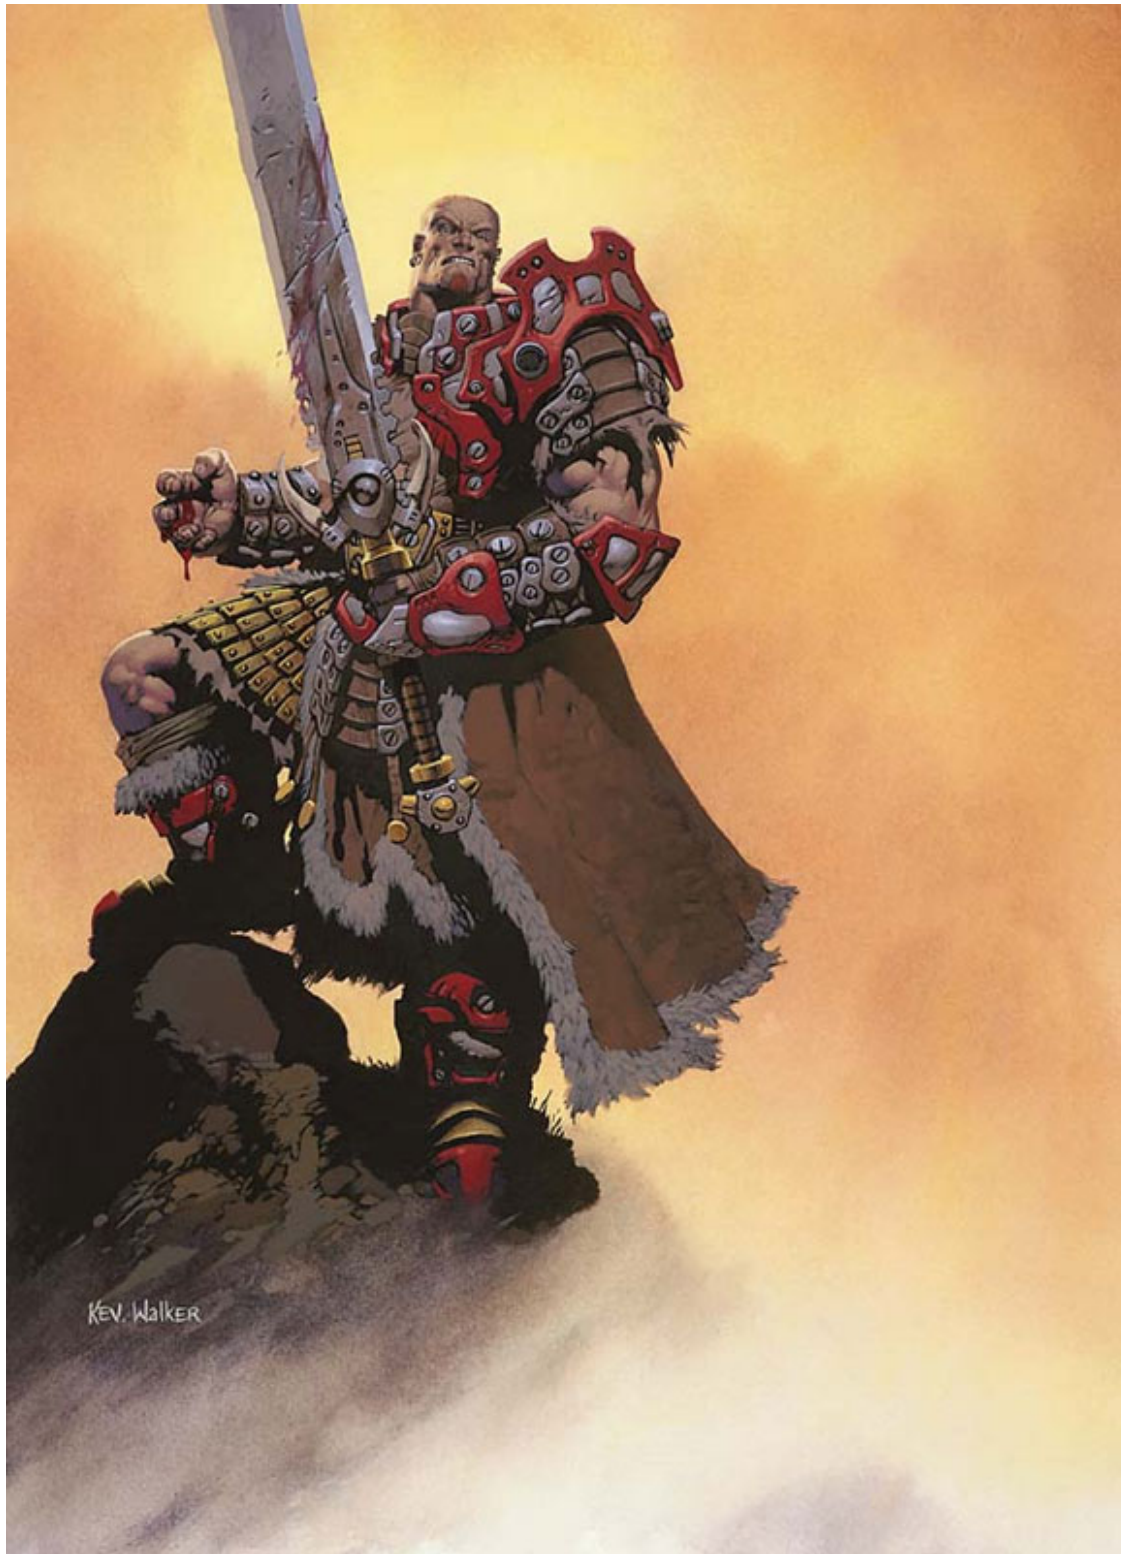

Magic Arcana
Wednesday, April 28, 2004

When a new set of **Magic: The Gathering** comes out, art from the new set must be selected to showcase the iconic characters and to represent the theme and mechanics of the set. These pieces are often illustrated in proportions larger than the usual **Magic** art box, much like the [Tall Angels](#) and other [big art](#) we've seen before on Magic Arcana, and they commonly appear on packaging of boosters and theme decks.

Today we look at a few famous characters and creatures from past sets, in their original dimensions rather than the way they appear on cards. Warning: this art is big -- prepare to scroll.

Odyssey's **Kamahl, Pit Fighter** by Kev Walker